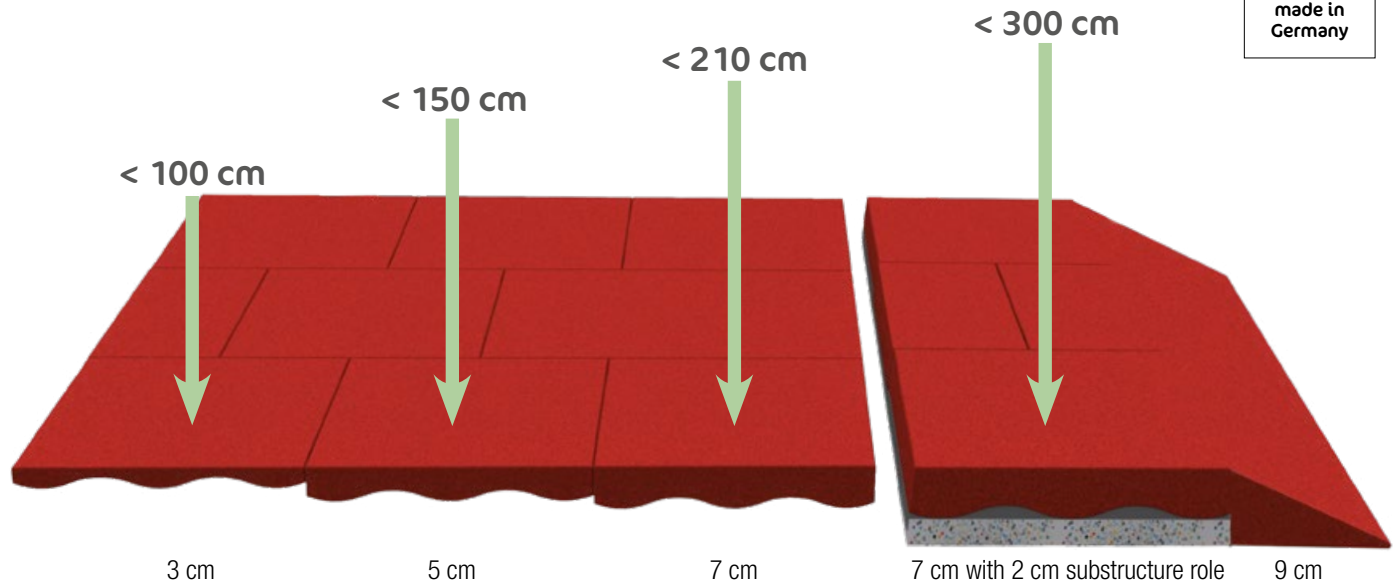

Impact protection for free falling heights 100 cm, 175 cm, 210 cm or 300 cm

Tile thicknesses for respective falling heights