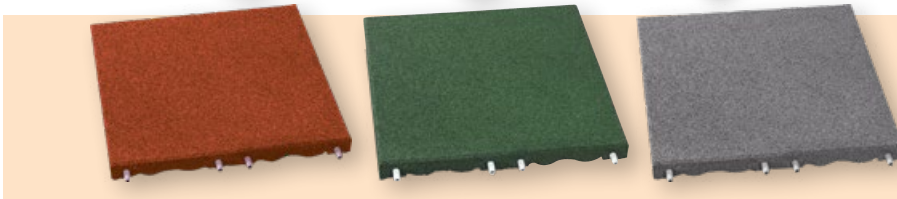

red-brown

green

grey

Half-tile safety slabs

25 x 50 cm

Standard safety slabs

50 x 50 cm

The professional transition between the surface and the impact-protection covering. Suitable for wheelchairs.