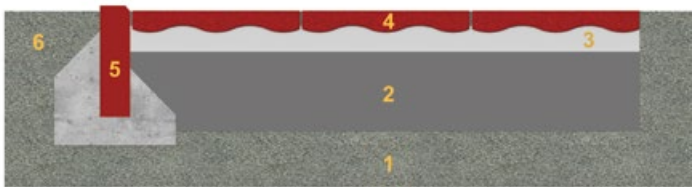

Layout of substructure

1. Compact the underground
2. Base layer, depending on situation on site, approx. 15 cm gravel
3. Setting bed, approx. 3 cm chippings
4. Impact attenuation tiles
5. Bordering
6. Connection at ground level

Impact zone

Overview of the required shock absorbing features in the impact area according to DIN EN-1176-1.