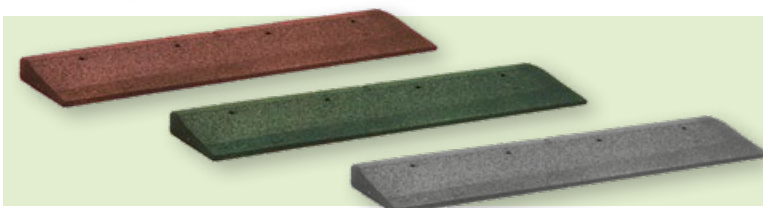

## Safe in free fall

- Certified quality
- More than 40 years of worldwide experience
- Environmentally friendly manufacturing
- Maximum safety and durability
- Pre-assembled connectors secure the EUROFLEX safety tiles against slipping and removing
- Excellent drainage qualities
- Easy installation and low maintenance costs
- Permanently usable due to the water permeability of the material

red-brown

green

grey

Half-tile safety slabs

25 x 50 cm

Standard safety slabs

50 x 50 cm

The professional transition between the surface and the impact-protection covering. Suitable for wheelchairs.