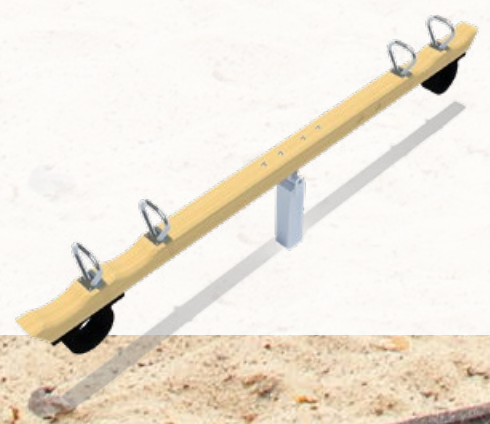

QUALITY IN PRODUCTS, PERFORMANCE AND ADVICE.

eibe offers professional all-round service from planning to installation. Your wishes are implemented by specialists in creative complete concepts. Together with you we fix project stages and determine costs. Play value, attractiveness, educational demands are just as important planning factors as durability, safety and ecological sustainability. We at eibe are a competent partner – even if special site-specific requirements or special target groups have to be taken into account.

We offer you full service: from A to Z, internationally and with globally active partners directly on site:

- Personal expert advice
- Individual and creative concept development
- Well thought-out playground planning according to international guidelines
- Professional project management and on-time realisation