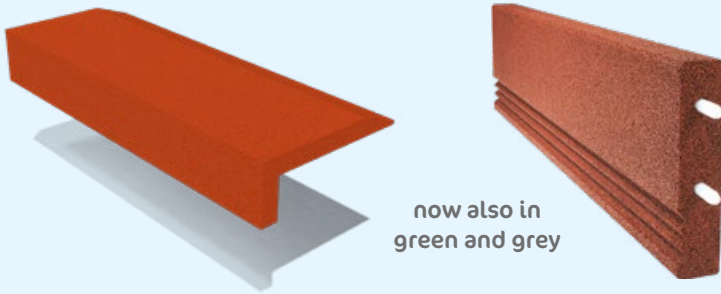

Granulate edging

5 63 533 0	red-brown
5 63 533 50	green
5 63 533 80	grey

now also in green and grey

Safe in free fall

- Certified quality
- More than 40 years of worldwide experience
- Environmentally friendly manufacturing
- Maximum safety and durability
- Pre-assembled connectors secure the EUROFLEX safety tiles against slipping and removing
- Excellent drainage qualities
- Easy installation and low maintenance costs
- Permanently usable due to the water permeability of the material