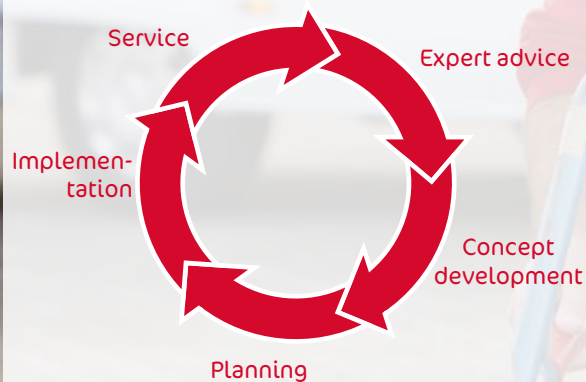

Full Service

Always perfect: from planning to installation – creative complete concepts from specialists.

Anyone planning a play world is serious about it. Because the requirements are high. The modules should be durable, exciting and challenging, safe and ecological. If special target groups have to be served or special requirements have to be met, it's best to talk to eibe. We offer unique full service: from A to Z, internationally and with globally active consultants directly on site!