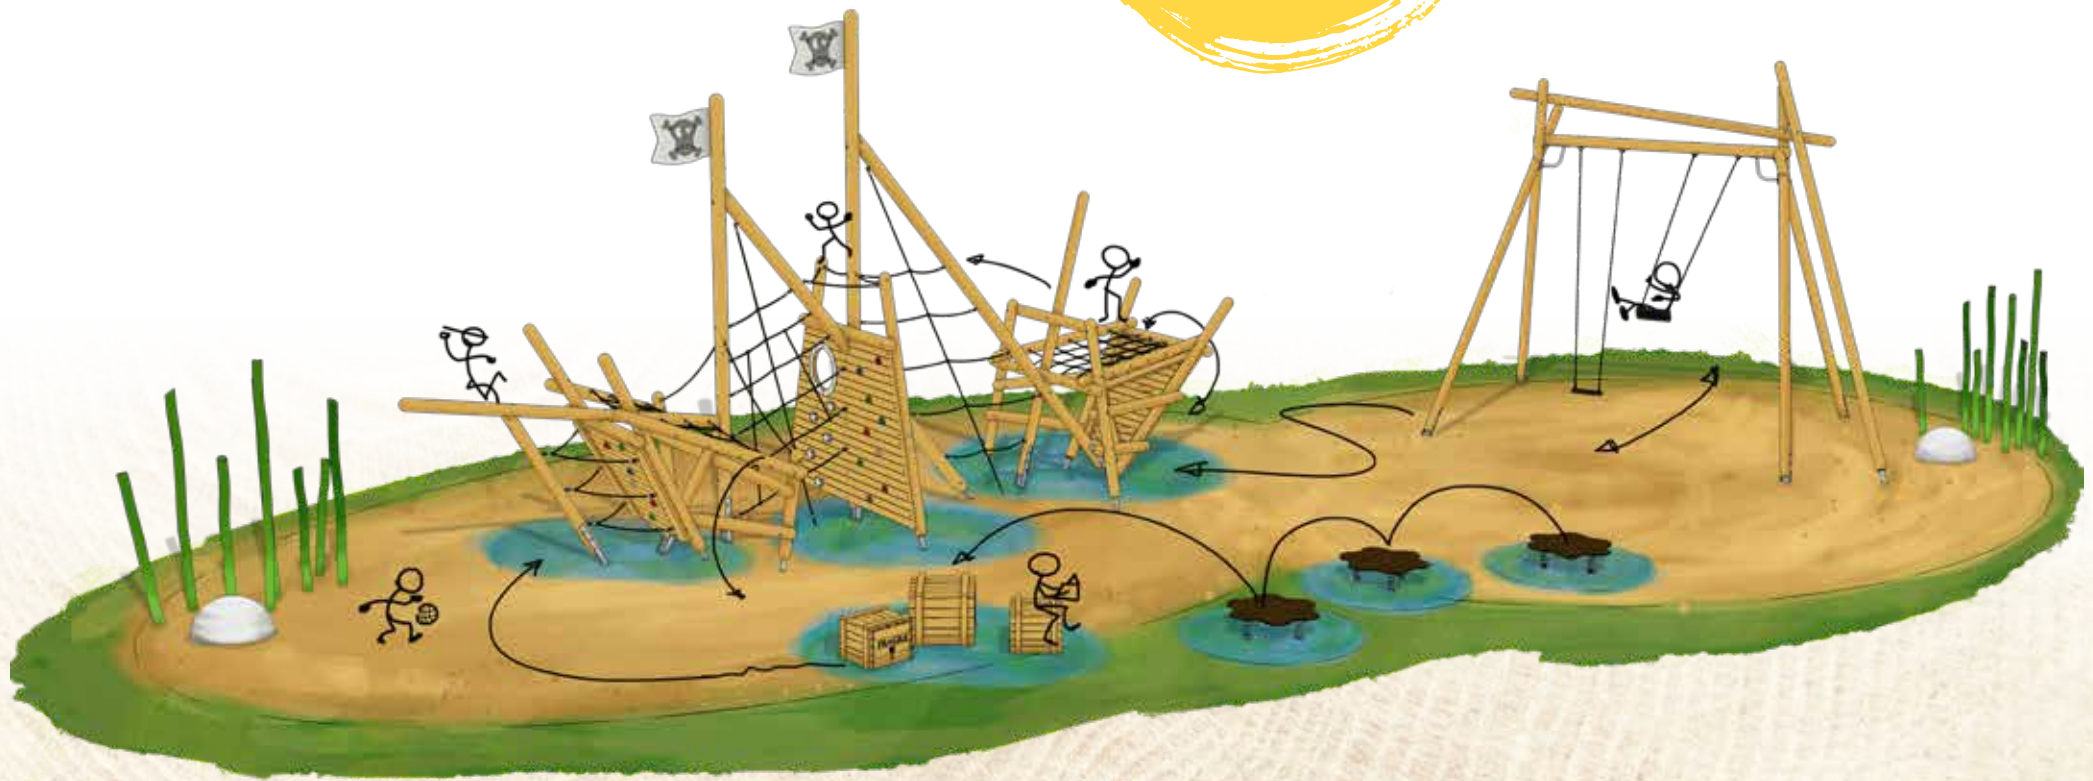

Functionality and design – an unbeatable combination that guarantees enthusiasm!

eibe is innovative:

- → International pioneer in design and product development
- → Pedagogically valuable and child-friendly concepts
- → Perfect mix of fun, innovation and functionality
- → Imaginative concepts, perfectly tailored to the target group
- → „Inspiring play worlds. Play spaces with heart!“

eibe

Commitment

Together with experts and pedagogues we are constantly developing new play ideas!