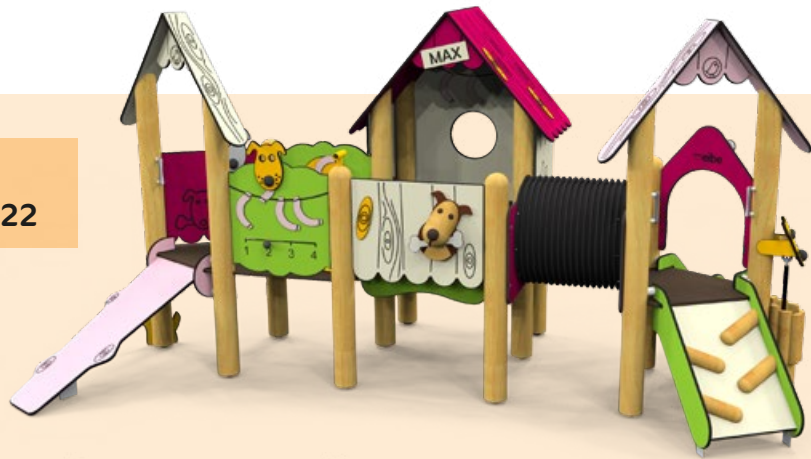

also in the colour
concept

Forest

Strawberry

①

playo
hay wagon Lukas

Info box

Minimum space: 471x376x225 cm
Free falling height: 45 cm
Impact protection net: 16,0 m²
Foundations: 4x CF or 4x PFs

① 5 11 049 011 00 SW pi
5 11 049 031 00 Larch natural
5 11 049 041 00 Larch GL, larch