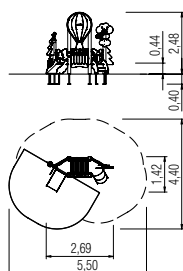

**minimondo
play unit Balloon ride**

Info box

Minimum space:	550x440x224 cm
Free falling height:	44 cm
Impact protection net:	7,5 m²
Foundations:	8x CF or 3x PFs + 5x PFr

5 59 859 011 00 SW pi
① 5 59 859 041 00 Larch GL, larch