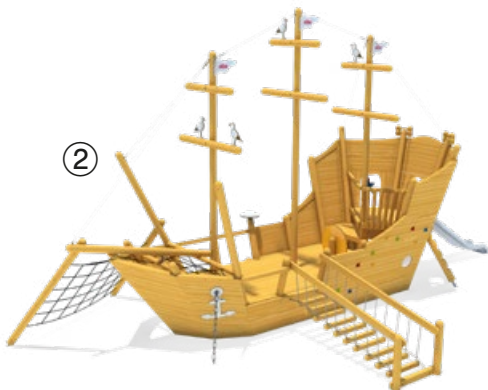

**unique
playing ship Santa Maria, solo**

Info box	
Minimum space:	1532x965x602 cm
Free falling height:	211 cm
Impact protection net:	73,0 m²
Foundations:	8x CF or 8x PFs + 13x PFI

① 5 59 151 011 00	SW pi
5 59 151 031 00	Larch nature
② 5 59 151 041 00	Larch GL, larch