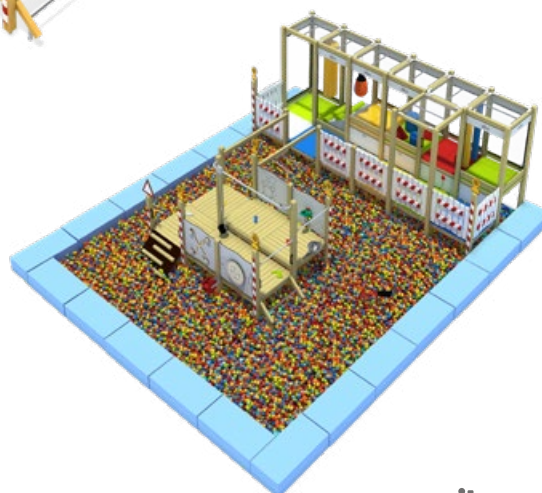

eibiniland
indoor play unit
Construction Site

Info box

Minimum space:	897x850x255 cm
Free falling height:	45 cm
Impact protection net:	-
Foundations:	-

5 11 904 012 00	SW pi
5 11 904 032 00	Larch natural
① 5 11 904 042 00	Larch