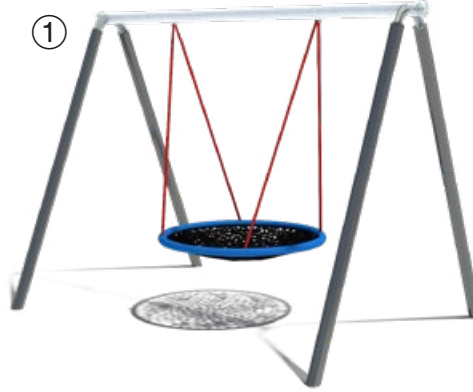

Camping Lotsenhaus, Neustadt in Holstein, GER

**unique
nest seat swing Luna
with nest seat**

Info box

Minimum space:	710x300x330 cm
Free falling height:	145 cm
Impact protection net:	18,0 m ²
Foundations:	4x CF

- 5 55 355 0 24 **Steel powder. blue**
- ① 5 55 355 0 25 **Steel powder. grey**

[Click here for more swings](#)

**paradiso
double swing Yanna with
safety swing seats**

Info box

Minimum space:	785x400x271 cm
Free falling height:	139 cm
Impact protection net:	22,0 m ²
Foundations:	4x CF