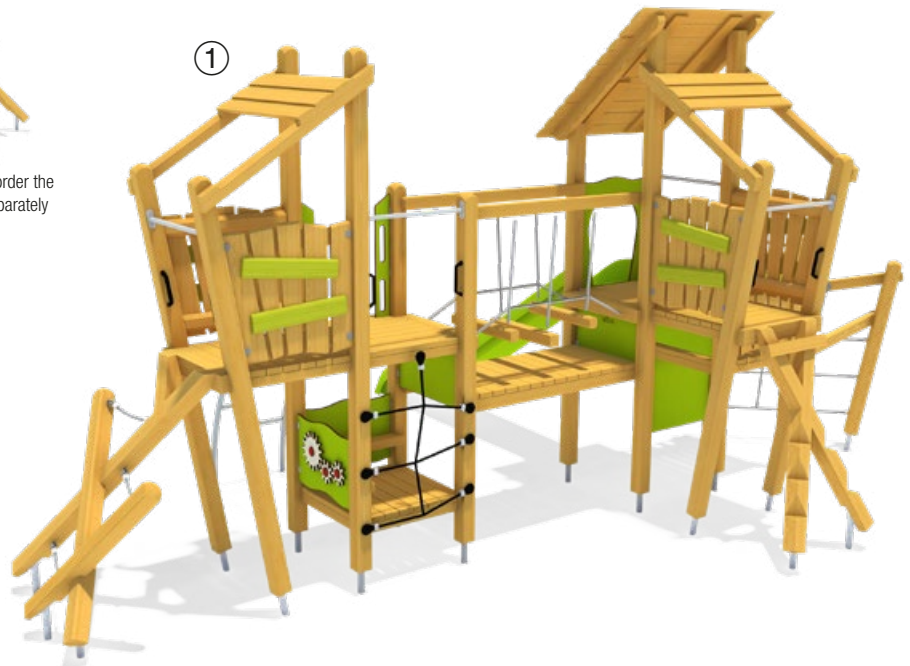

ecorino
play unit Pizol, solo

Info box

Minimum space:	975x837x340 cm
Free falling height:	146 cm
Impact protection net:	40,0 m ²
Foundations:	17x CF or 10x PFs + 2x PFr + 5x CF

5 11 540 011 00	SW pi
5 11 540 031 00	Larch natural
① 5 11 540 041 00	Larch GL, larch