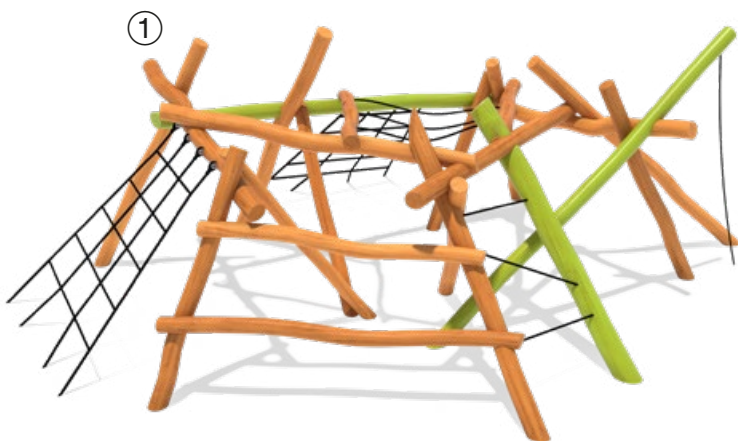

1

paradiso
play unit Climbing Tree Ema

Info box

Minimum space:	940x780x390 cm
Free falling height:	210 cm
Impact protection net:	58,0 m²
Foundations:	21x CF

- ① 5 45 083 053 06 **Robinia oiled**
- 5 45 083 063 00 **Robinia natural**