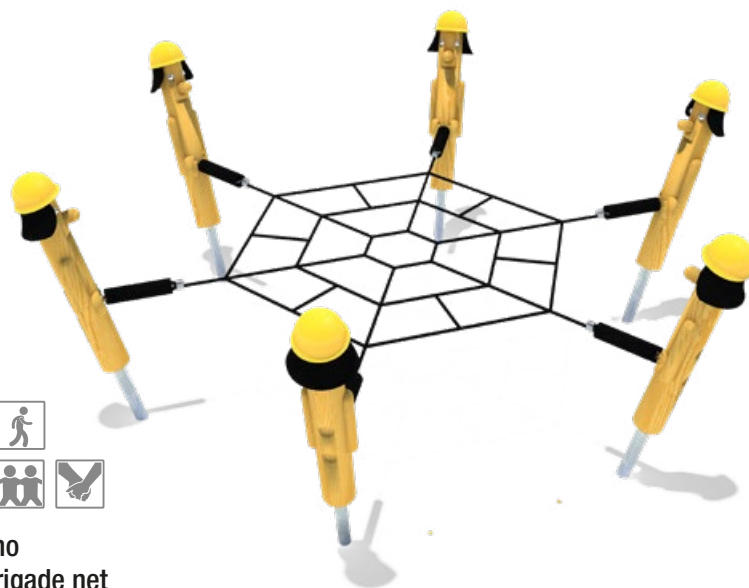

ecorino
fire brigade net

Info box

Minimum space:	654x606x250 cm
Free falling height:	70 cm
Impact protection net:	25,5 m²
Foundations:	6x CF

5 11 804 011 00	SW pi
① 5 11 804 031 00	Larch natural
5 11 804 041 00	Larch GL