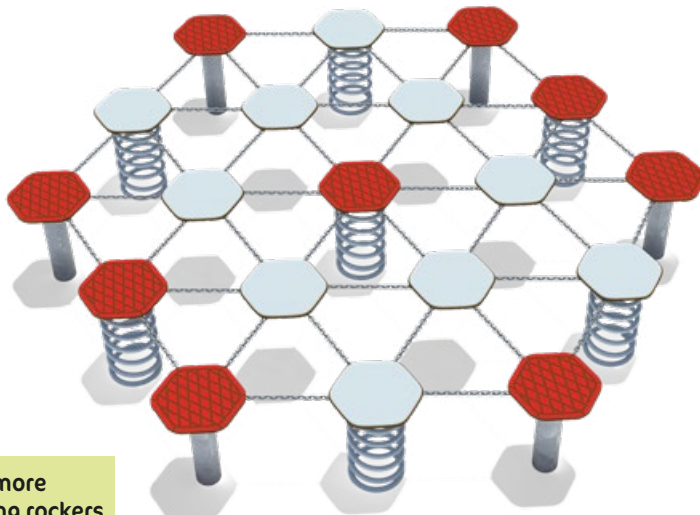

Click here for more rocking & spring rockers

climbo stand-up seesaw Suri

Info box	
Minimum space:	800x541x317 cm
Free falling height:	138 cm
Impact protection net:	22,0 m²
Foundations:	1x CF

5 25 906 013 00 SW pi
5 25 906 033 00 Larch natural
① 5 25 906 043 00 Larch GL, larch