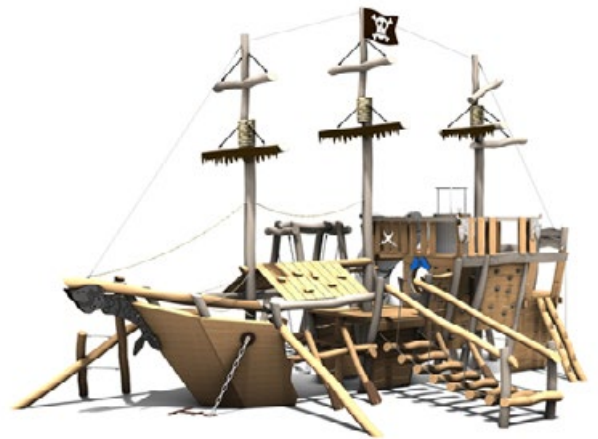

「eibe fleet!」

We plan and project manage your project.