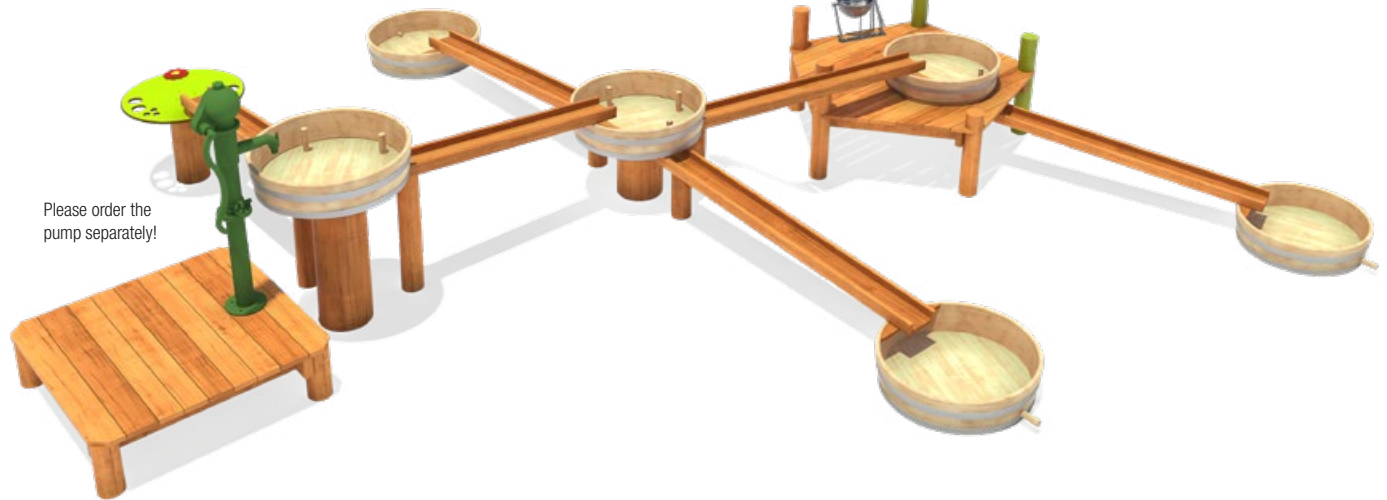

Robust unit featuring
robinia wood

Please order the pump separately!

paradiso
sand construction site Albida

Info box

Minimum space:	1005x881x264 cm
Free falling height:	84 cm
Impact protection net:	65,0 m²
Foundations:	13x CF

- ① 5 45 111 053 06 **Robinia oiled**
- 5 45 111 063 00 **Robinia natural**

Please choose one of these pumps:

- Ⓐ 5 66 290 0 **Stainless steel**
- Ⓑ 5 57 051 0 **Grey-cast**