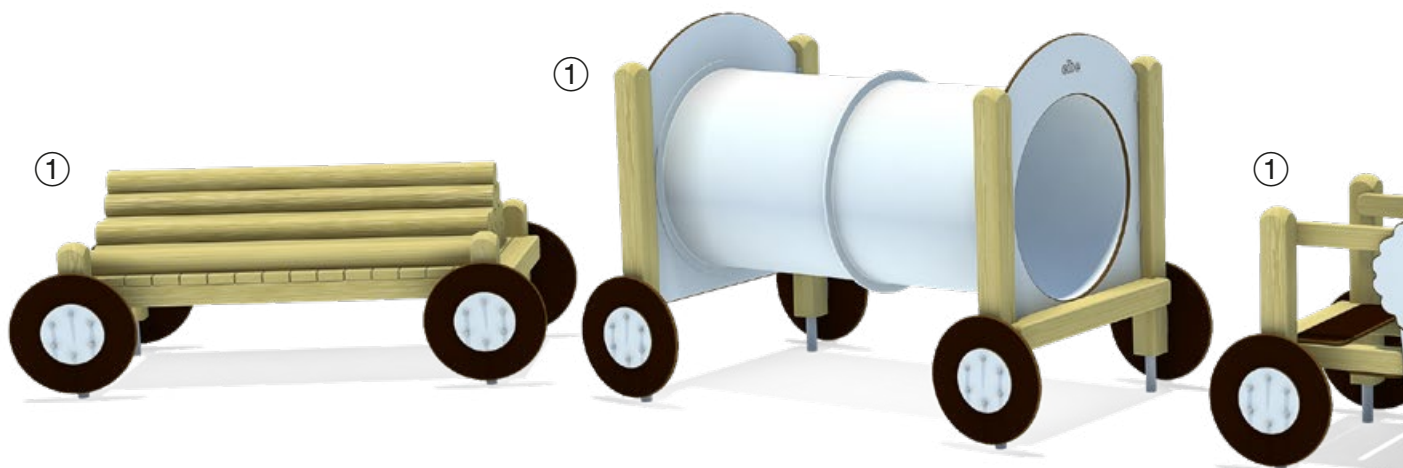

We make your project come to life.

Consultation, design and pricing

**CONSULTATIONS
ON SITE**

「Dive into our creative world.」

Which themed friend fits into your project?

playo
log wagon Ludwig

Info box

Minimum space:	471x376x260 cm
Free falling height:	80 cm
Impact protection net:	16,0 m ²
Foundations:	4x CF or 4x PFs