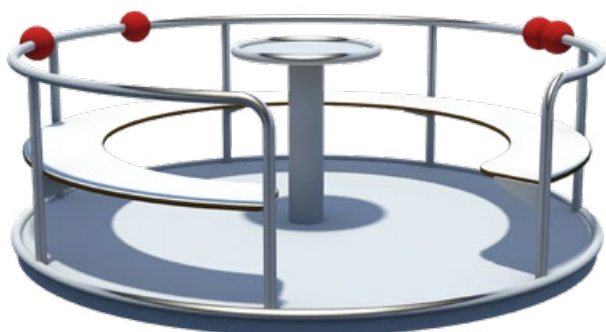

① 5 45 125 053 06	Robinia oiled
5 45 125 063 00	Robinia natural

[Click here for more aerial cableways & roundabouts](#)

Turning & Rocking

Roundabout with seats Jupiter Ø 200 cm

Info box

Minimum space:	Ø 600x280 cm
Free falling height:	45 cm
Impact protection net:	28,5 m ²
Foundations:	1x CF