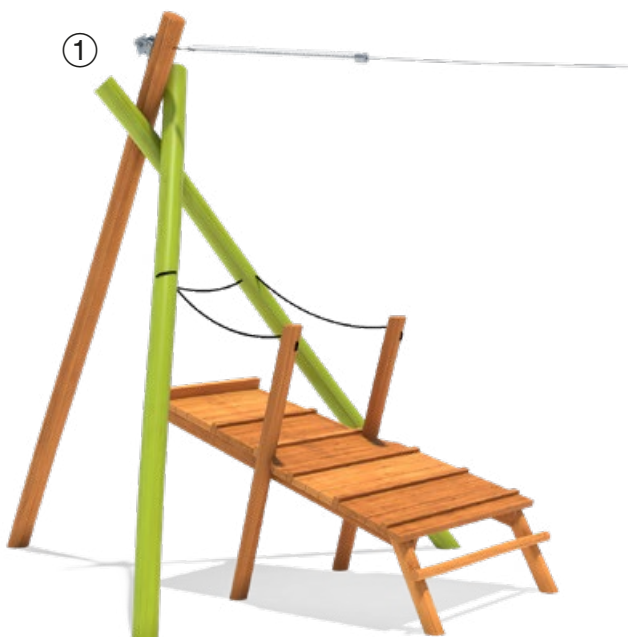

① 5 45 125 053 06	Robinia oiled
5 45 125 063 00	Robinia natural

[Click here for more aerial cableways & roundabouts](#)

Turning & Rocking

Roundabout with seats Jupiter Ø 200 cm

Info box

Minimum space:	Ø 600x280 cm
Free falling height:	45 cm
Impact protection net:	28,5 m ²
Foundations:	1x CF