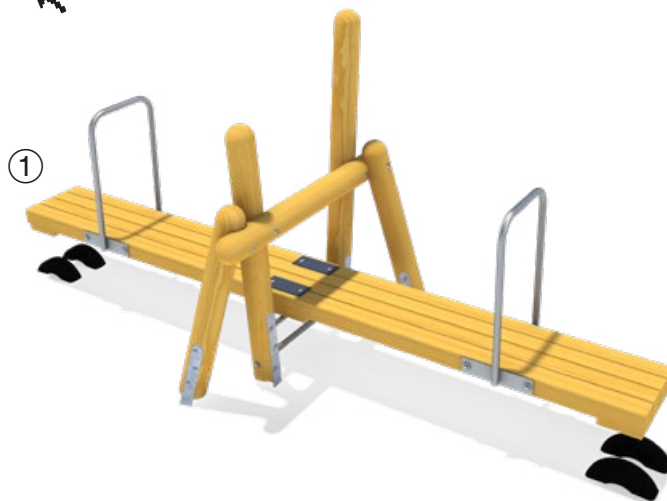

Spring rocker Pony

Info box	
Minimum space:	300x250x238 cm
Free falling height:	58 cm
Impact protection net:	7,0 m²
Foundations:	1x 5591600 + 1x CF or 1x 5632100 + 1x CF

5 67 013 0 Laminated timber, MDF

Spring rocker Fox

Info box	
Minimum space:	300x250x238 cm
Free falling height:	58 cm
Impact protection net:	7,0 m²
Foundations:	1x 5591600 + 1x CF or 1x 5632100 + 1x CF

5 67 241 0 Laminated timber, MDF

PLEASE ORDER SEPARATELY!
Please find the right ground anchors for spring rockers on you can find in our webshop in the section accessories and spare parts

paradiso spring rocker Ladybug

Info box	
Minimum space:	365x355x250 cm
Free falling height:	70 cm
Impact protection net:	11,0 m²
Foundations:	1x 5632280 + 1x CF

5 45 289 053 00 Robinia oiled

Balancing and motorik track

Info box	
Minimum space:	536x573x220 cm
Free falling height:	40 cm
Impact protection net:	24,0 m²
Foundations:	13x CF

5 67 260 0 steel powder., VA, HPL

Click here for more rocking & spring rockers

climbo stand-up seesaw Suri

Info box	
Minimum space:	800x541x317 cm
Free falling height:	138 cm
Impact protection net:	22,0 m²
Foundations:	1x CF

5 25 906 013 00 SW pi
5 25 906 033 00 Larch natural
① 5 25 906 043 00 Larch GL, larch

ecorino four-seater seesaw

Info box	
Minimum space:	660x314x303 cm
Free falling height:	124 cm
Impact protection net:	12,5 m²
Foundations:	1x CF

① 5 15 022 013 00 SW pi
5 15 022 033 00 Larch natural
5 15 022 043 00 Larch GL