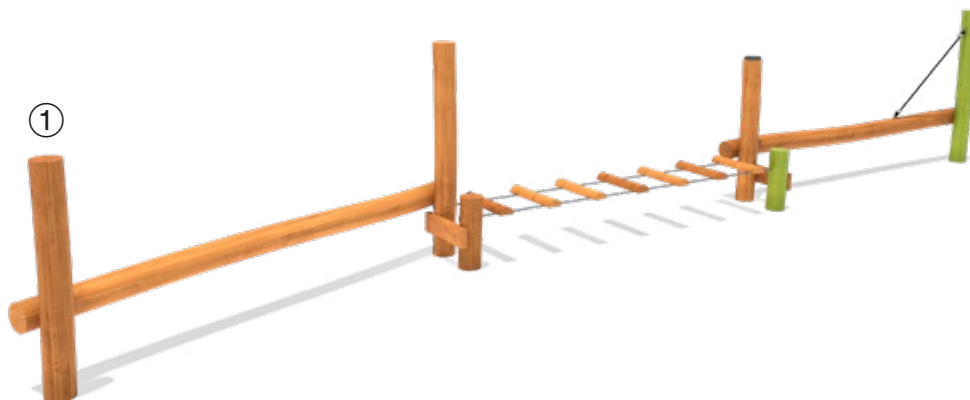

paradiso
play unit Climbing Garden

Info box

Minimum space:	723x562x362 cm
Free falling height:	175 cm
Impact protection net:	29,0 m²
Foundations:	11x CF

- ① 5 45 279 053 06 **Robinia oiled**
- 5 45 279 063 00 **Robinia natural**

①