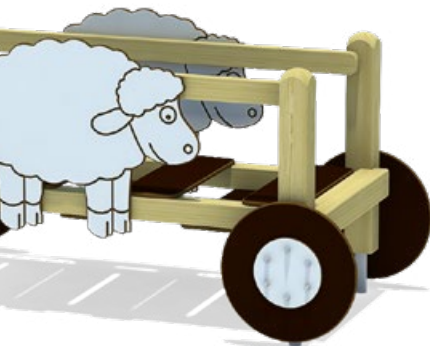

also in the colour
concept

Forest

Strawberry

①

playo
hay wagon Lukas

Info box

Minimum space: 471x376x225 cm
Free falling height: 45 cm
Impact protection net: 16,0 m²
Foundations: 4x CF or 4x PFs

① 5 11 049 011 00 SW pi
5 11 049 031 00 Larch natural
5 11 049 041 00 Larch GL, larch