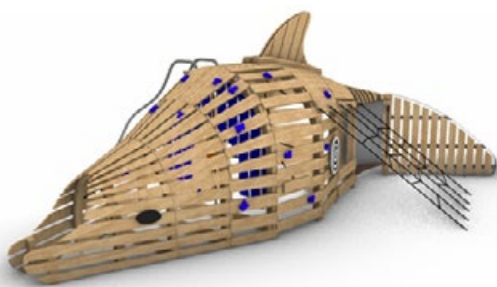

We make your project come to life.

Consultation, design and pricing

**CONSULTATIONS
ON SITE**

「Dive into our creative world.」

Which themed friend fits into your project?

playo
log wagon Ludwig

Info box

Minimum space:	471x376x260 cm
Free falling height:	80 cm
Impact protection net:	16,0 m ²
Foundations:	4x CF or 4x PFs