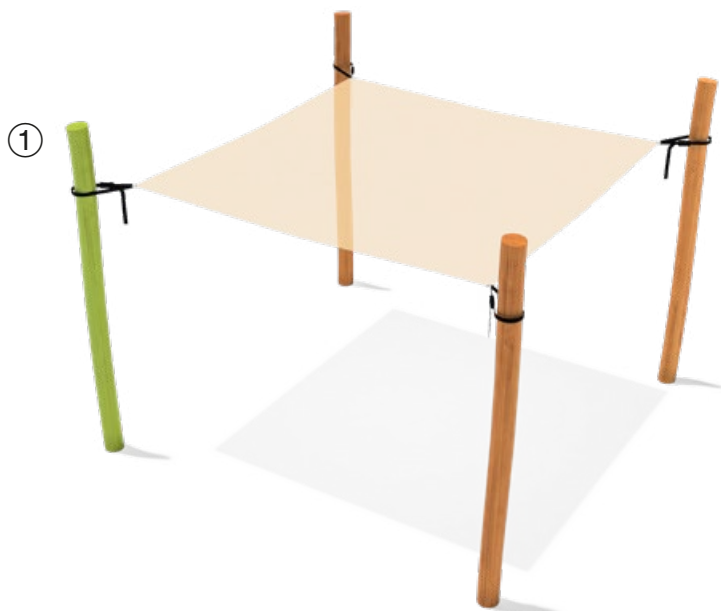

paradiso solar panel Sonya, complete

Info box	
Minimum space:	369x369x291 cm
Free falling height:	-
Impact protection net:	-
Foundations:	4x CF

① **5 45 173 053 00** **Robinia oiled**
5 45 173 063 00 **Robinia natural**