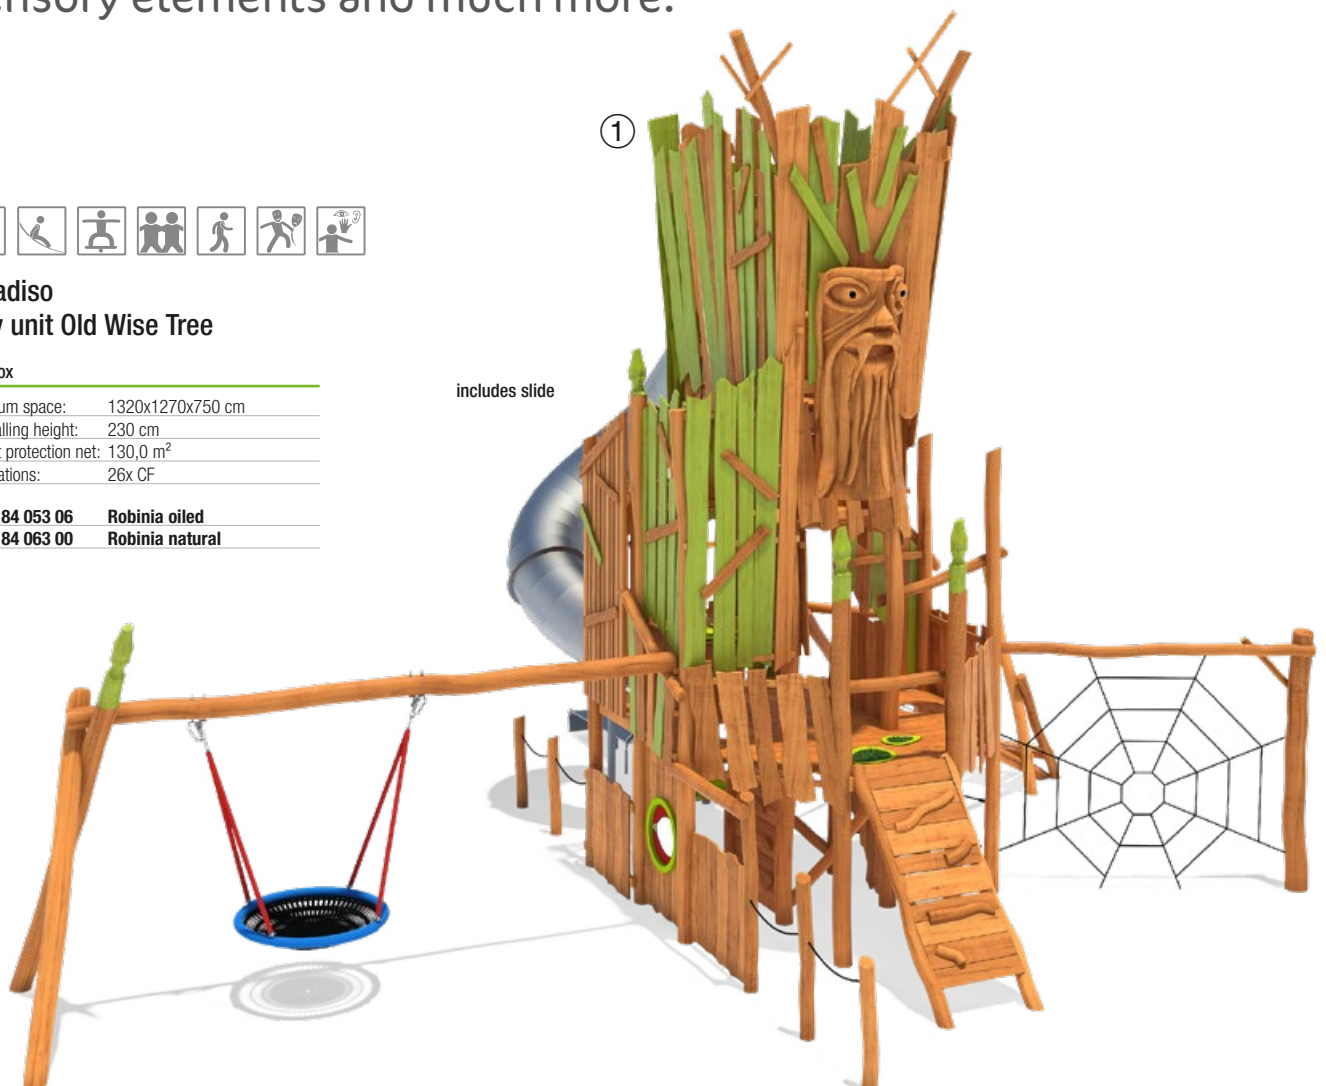

paradiso
play unit Old Wise Tree

Info box

Minimum space:	1320x1270x750 cm
Free falling height:	230 cm
Impact protection net:	130,0 m²
Foundations:	26x CF

① 5 45 184 053 06	Robinia oiled
5 45 184 063 00	Robinia natural

includes slide