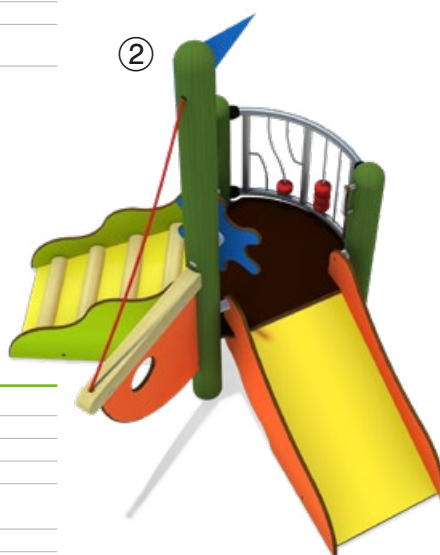

minimondo
play unit Seagull

Info box

Minimum space:	540x431x220 cm
Free falling height:	40 cm
Impact protection net:	18,0 m²
Foundations:	1x CF or 2x PFs + 3x PFr

- ① **5 59 820 011 00 SW pi**
- **5 59 820 031 00 Larch natural**
- **5 59 820 041 00 Larch GL, larch**
- ② **5 59 820 041 21 Larch GL green, larch**