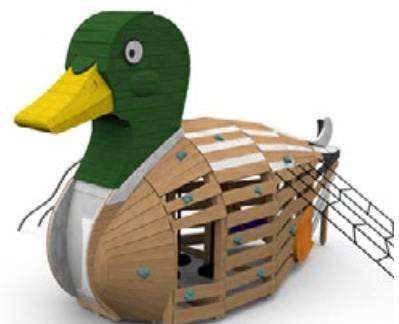

We make your project come to life.

Consultation, design and pricing

**CONSULTATIONS
ON SITE**

「Dive into our creative world.」

Which themed friend fits into your project?

playo
log wagon Ludwig

Info box

Minimum space:	471x376x260 cm
Free falling height:	80 cm
Impact protection net:	16,0 m ²
Foundations:	4x CF or 4x PFs