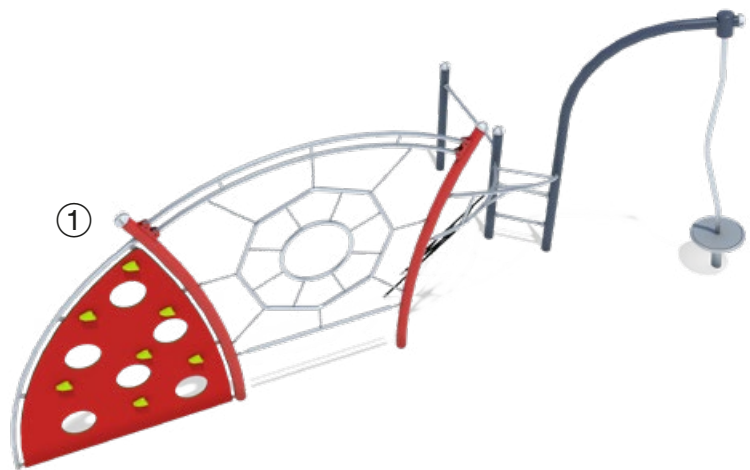

Climbing unit TeenCity Telesto

Info box

Minimum space:	940x580x466 cm
Free falling height:	238 cm
Impact protection net:	41,0 m²
Foundations:	8x CF

- ① 5 52 018 143 08 **Steel powder. red**
- 5 52 018 143 09 **Steel powder. iguana**