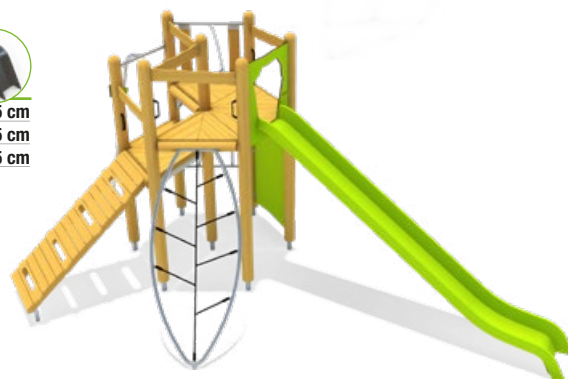

Please order the slide separately!

Please choose your add-on slide:

Ⓐ 5 40 102 101 31	GFRP iguana	PH 195 cm
Ⓑ 5 40 102 111 31	GFRP iguana & SSt coat	PH 195 cm
Ⓒ 5 40 102 121 00	Stainless steel	PH 195 cm