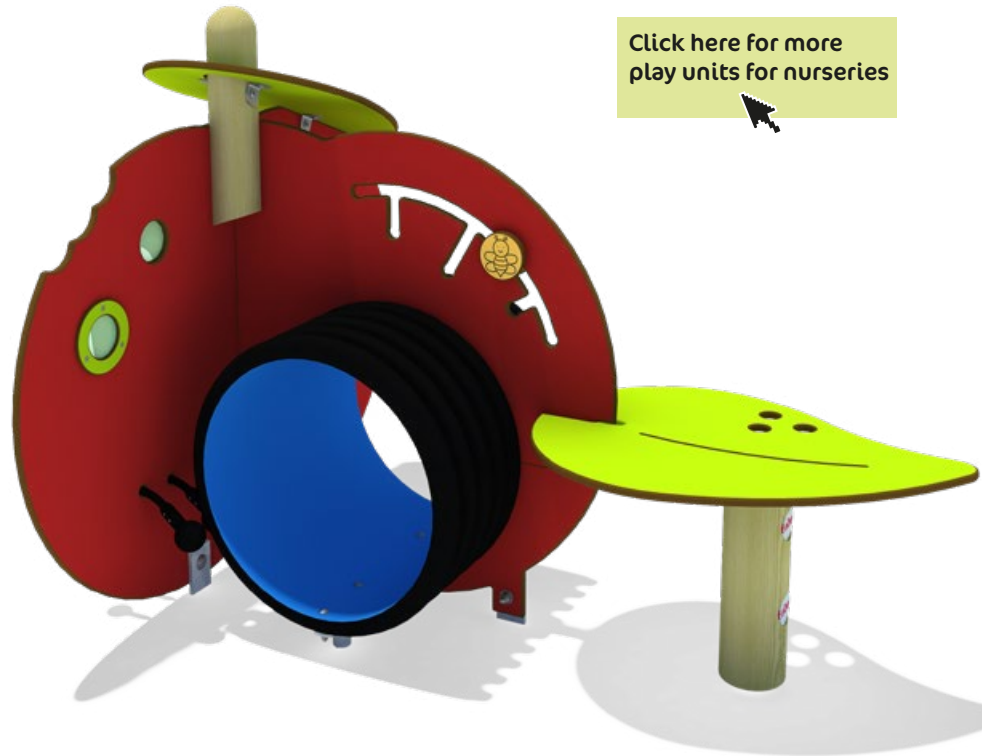

5 59 852 001 00 SW pi

minimondo

swing Daisy with nest seat

Info box

Minimum space:	510x230x200 cm
Free falling height:	90 cm
Impact protection net:	12,0 m ²
Foundations:	2x CF

5 59 813 0 Steel, PE

minimondo
play unit Seagull