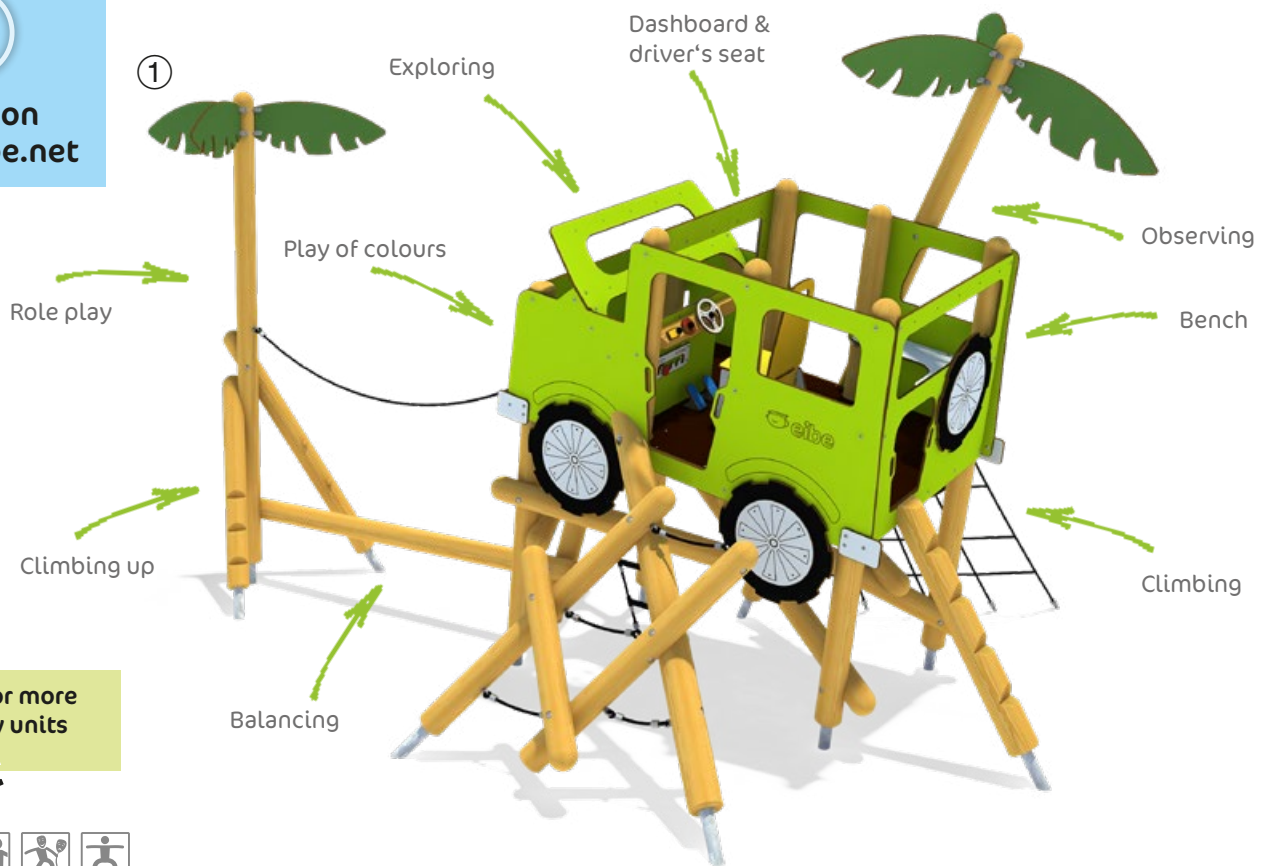

①

ecorino
fire brigade net

Info box

Minimum space:	654x606x250 cm
Free falling height:	70 cm
Impact protection net:	25,5 m ²
Foundations:	6x CF

5 11 804 011 00	SW pi
① 5 11 804 031 00	Larch natural
5 11 804 041 00	Larch GL

 Video on
www.eibe.net

[Click here for more themed play units](#)

climbo
play unit Off-Road

Info box

Minimum space:	878x718x385 cm
Free falling height:	198 cm
Impact protection net:	38,0 m ²
Foundations:	2x CF