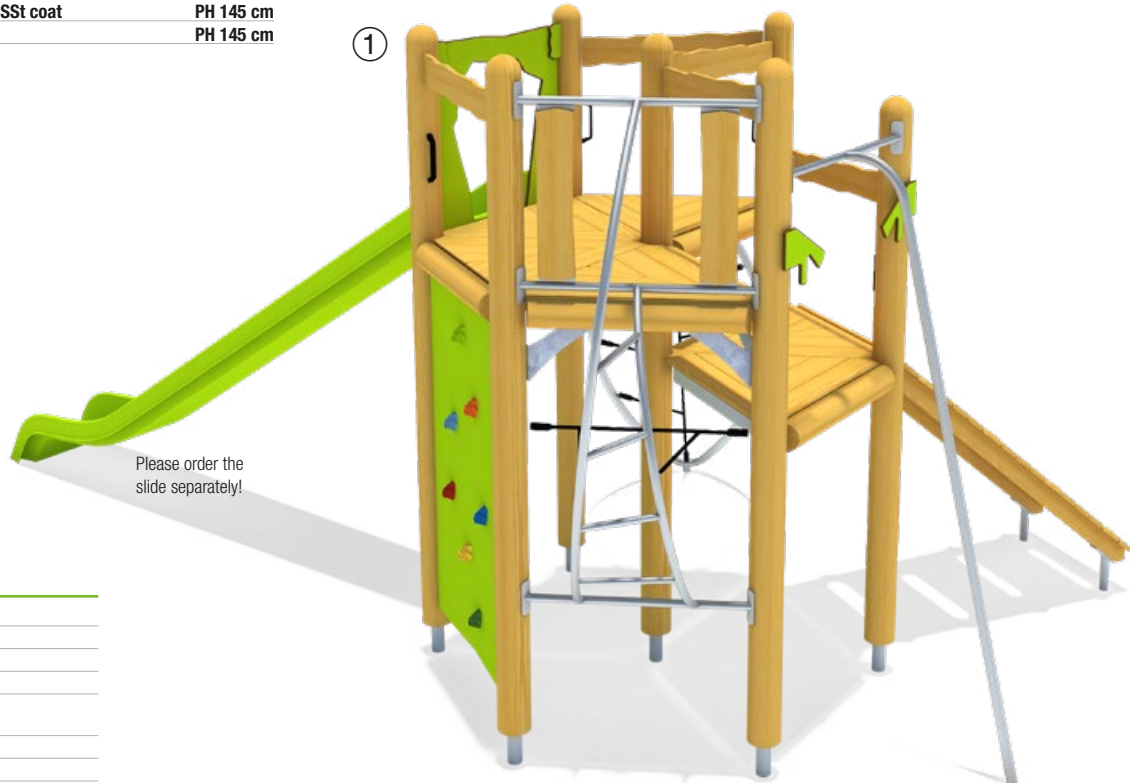

Info box

Minimum space:	957x699x375 cm
Free falling height:	195 cm
Impact protection net:	41,0 m ²
Foundations:	11x CF or 11x PFs

5 25 075 011 00	SW pi
5 25 075 031 00	Larch nature
① 5 25 075 041 00	Larch GL, larch
5 25 075 041 06	Larch GL green, Larch