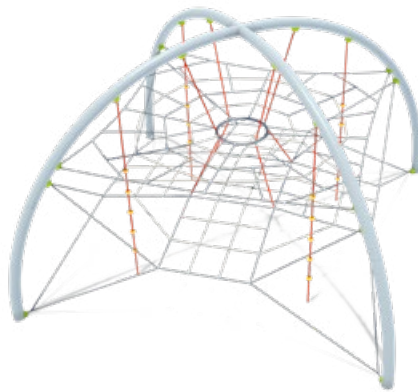

Rope dome Midi

Info box

Minimum space:	950x950x371 cm
Free falling height:	191 cm
Impact protection net:	56,0 m²
Foundations:	4x CF

5 55 642 0 Steel powder., PP, PA, VA