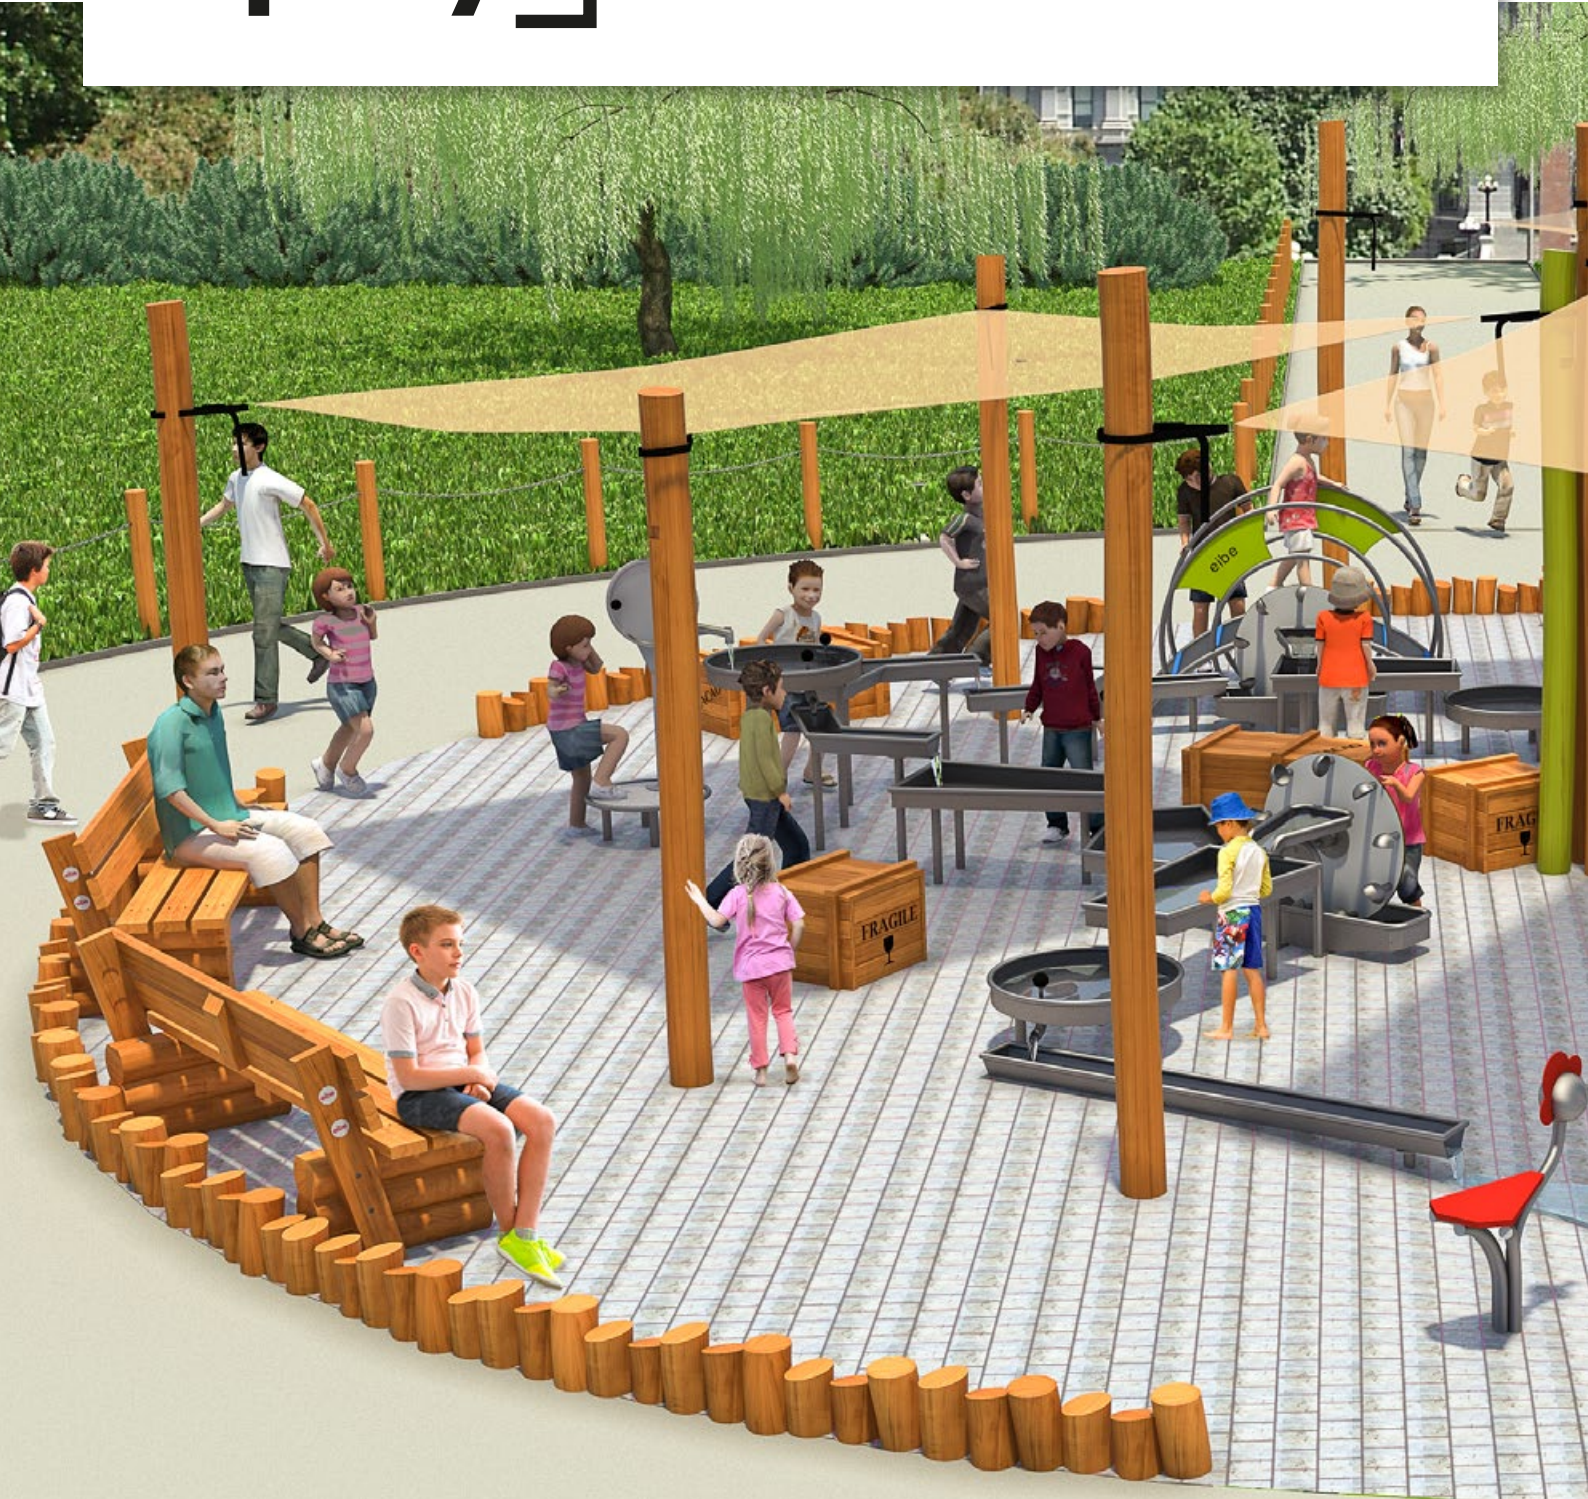

「Let's go on a voyage of discovery!」

「Sand and water play!」

Sparkling fun for young and old.

A long-lasting material mix:
made of stainless steel
in combination with
robinia wood.

Please order the pump separately!