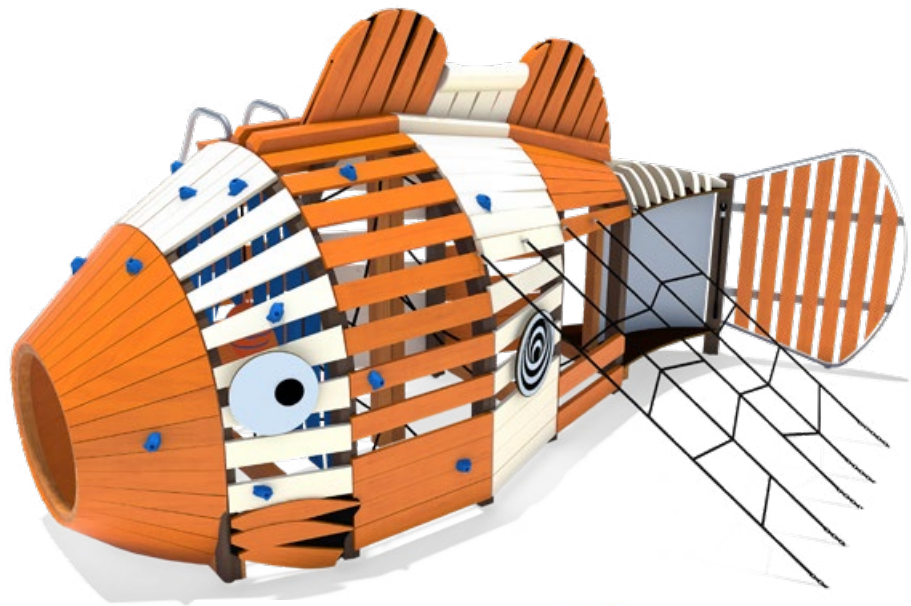

Video on www.eibe.net

**paradiso
play fish Lohi**

Info box

Minimum space:	818x849x245 cm
Free falling height:	195 cm
Impact protection net:	44,0 m ²
Foundations:	19x CF or 19x PFs

① 5 45 334 053 00	Robinia oiled
5 45 334 063 00	Robinia natural