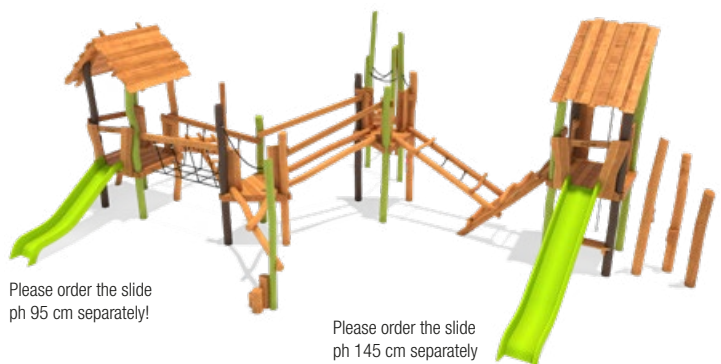

Please order the slide ph 95 cm separately!

Please order the slide ph 145 cm separately

①

Please order the slide separately

paradiso
play unit Andor, solo

Info box

Minimum space:	1029x543x448 cm
Free falling height:	218 cm
Impact protection net:	52,5 m ²
Foundations:	9x CF